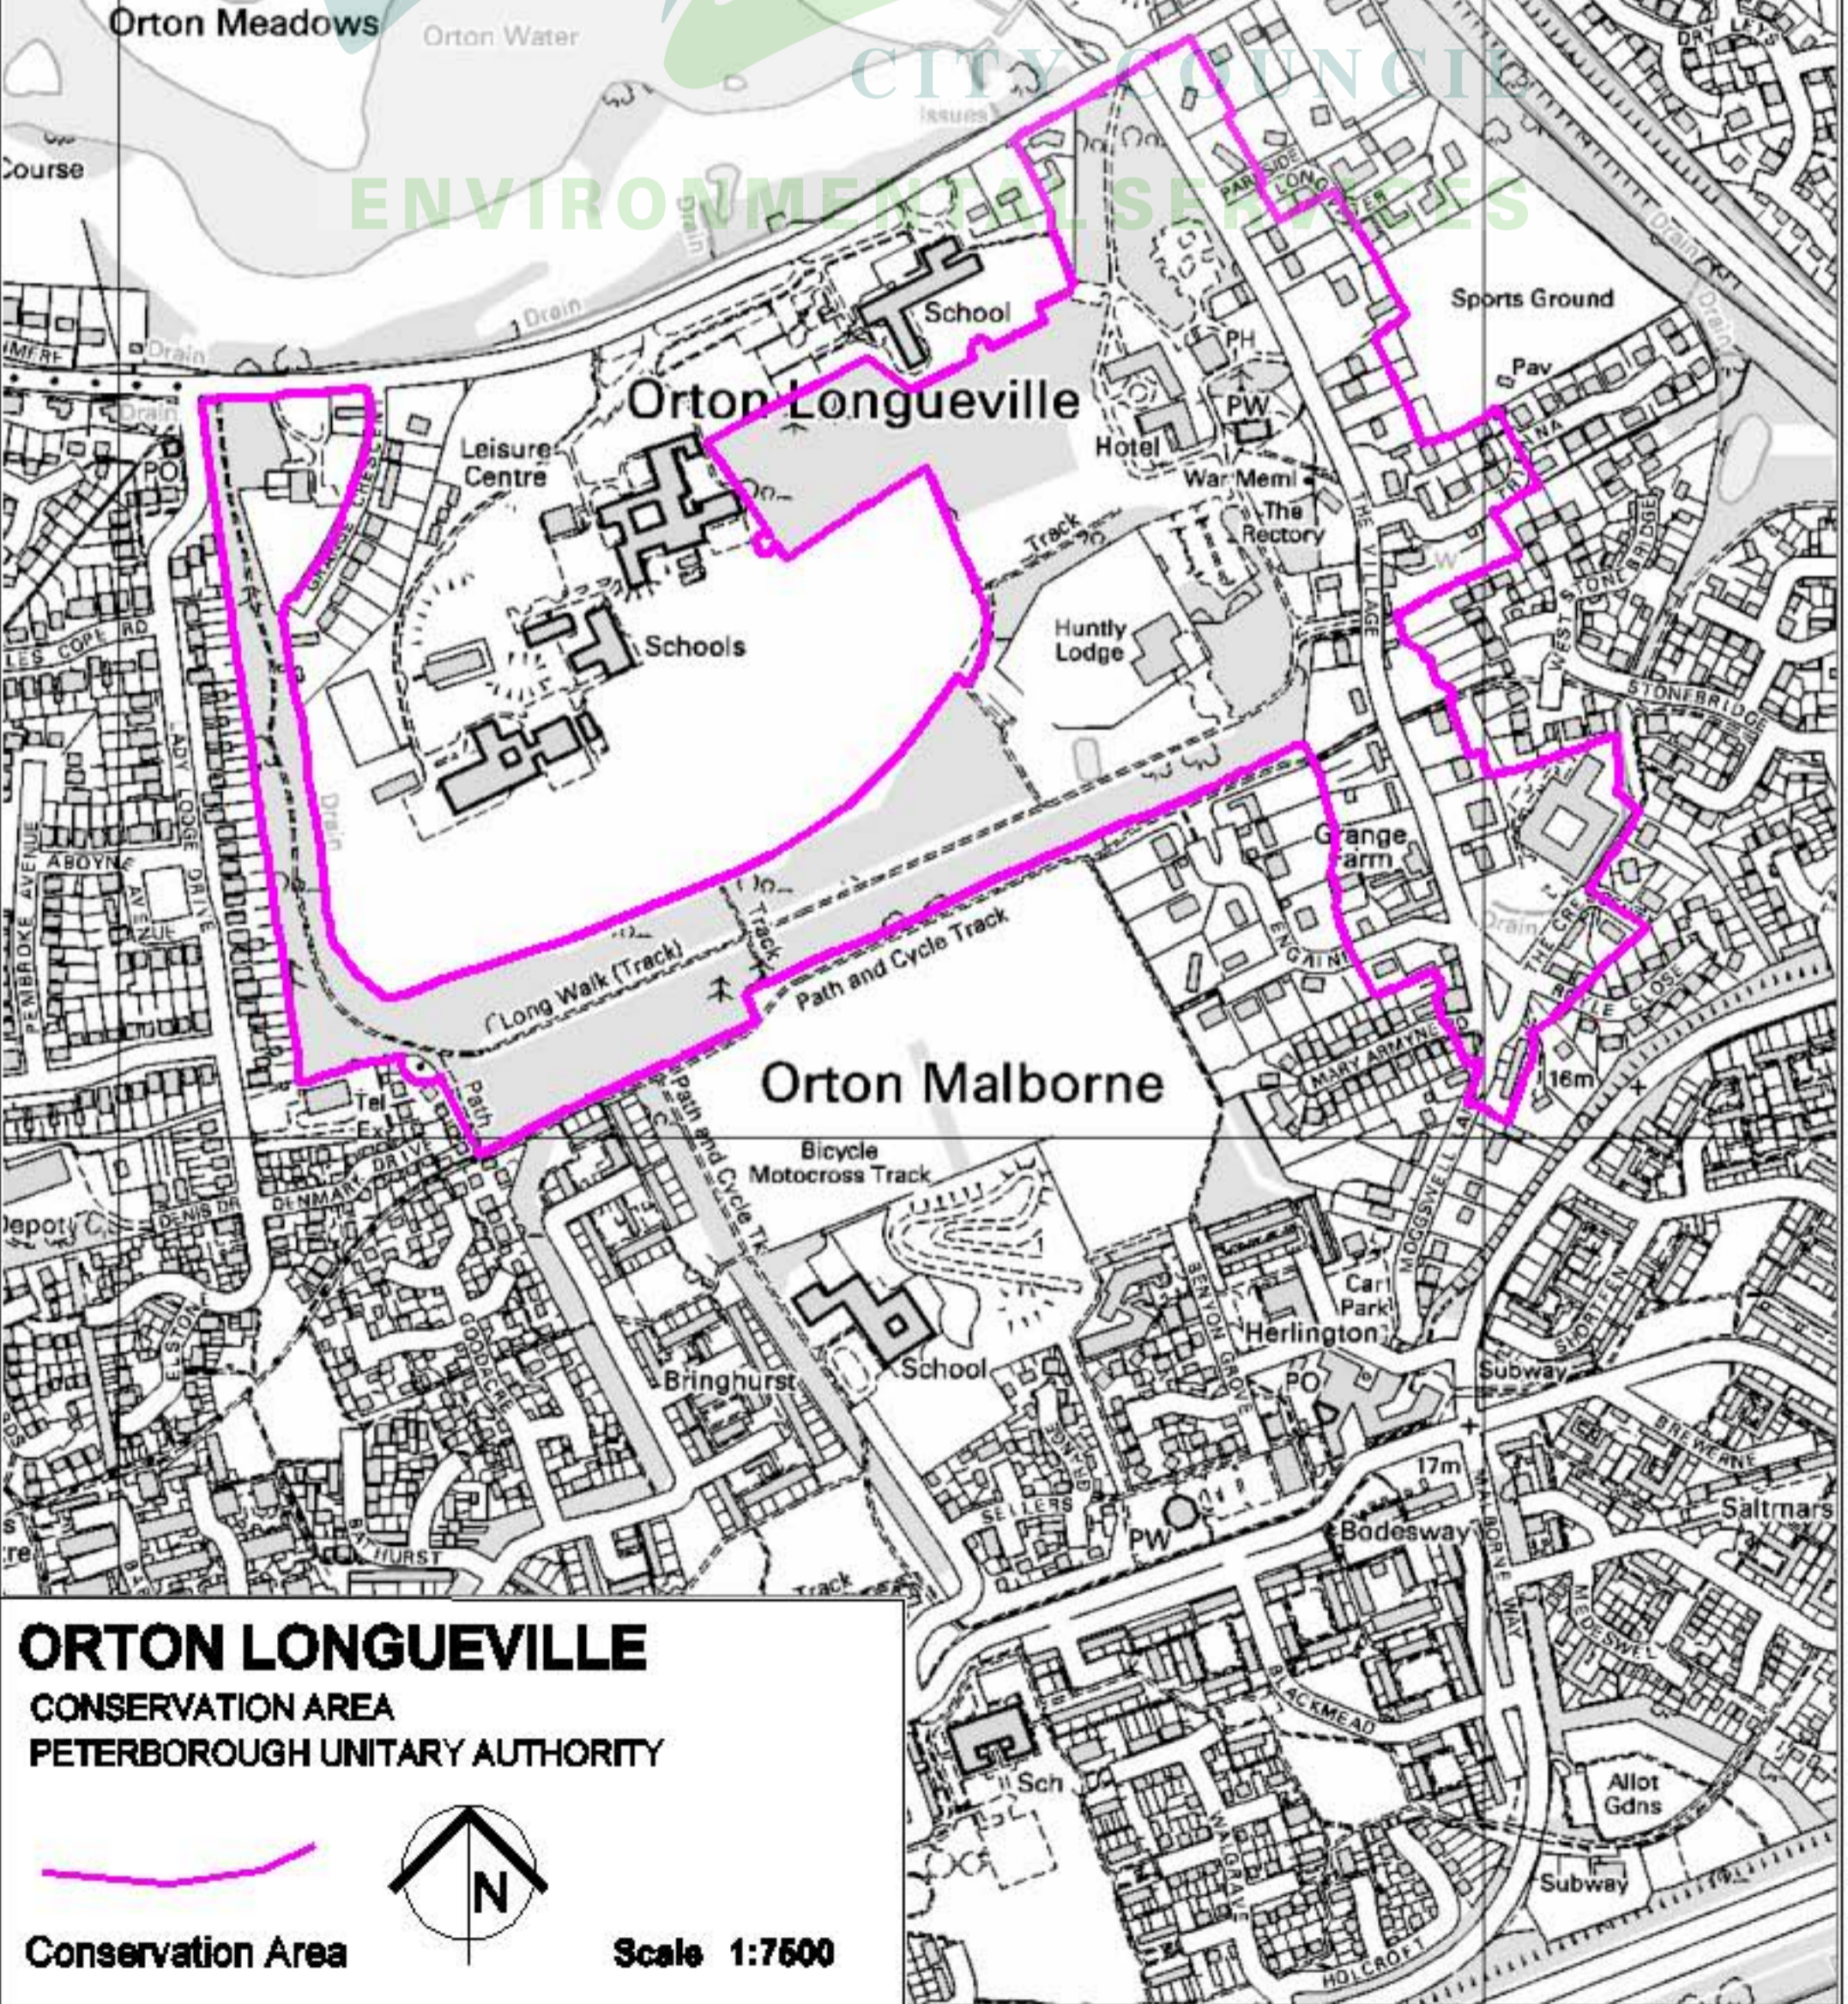

This map is reproduced from or based upon Ordnance Survey material with the permission of Ordnance Survey on behalf of the Controller of Her Majesty's Stationery Office
 © Crown copyright. Unauthorised reproduction infringes Crown copyright and may lead to prosecution or civil proceedings. Peterborough City Council. 100024230.2006.

ORTON LONGUEVILLE CP

ORTON LONGUEVILLE
 CONSERVATION AREA
 PETERBOROUGH UNITARY AUTHORITY

Conservation Area Scale 1:7500